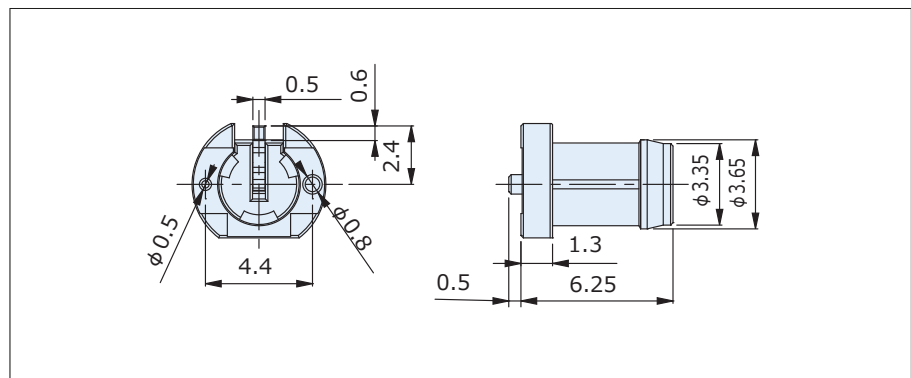

## Small Coaxial Connectors for Automotive Camera Module

- This connector has an inner airtight structure and an outer waterproof structure
- Waterproofing IPX7
- Floating structure with mating alignment  $\pm 0.25\text{mm}$
- Straight and right angle types of plugs are available
- Rating: 1A, 60V AC
- Frequency Range: DC to 3GHz
- Operating Temperature Range:  $-40^{\circ}\text{C}$  to  $+105^{\circ}\text{C}$

**Receptacle  
CRC5001-5703F**

**Straight Plug  
CRS9001-3201F**

**Right Angle Plug  
CRS9001-3101F**