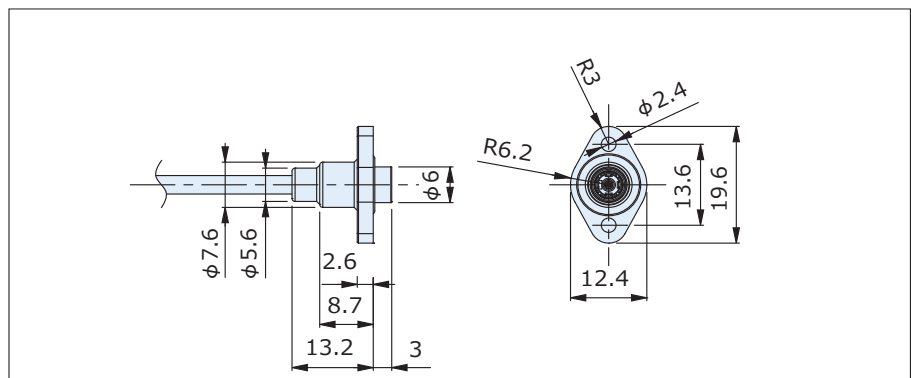

## Small Coaxial Connectors for Automotive Camera Module

- This connector has an inner airtight structure and an outer waterproof structure
- Waterproofing IPX7
- Floating structure with mating alignment  $\pm 0.25\text{mm}$
- Straight and right angle types of plugs are available
- Rating: 1A, 60V AC
- Frequency Range: DC to 3GHz
- Operating Temperature Range:  $-40^{\circ}\text{C}$  to  $+105^{\circ}\text{C}$

**Receptacle  
CRC5001-5703F**

**Straight Plug  
CRS9001-3201F**

**Right Angle Plug  
CRS9001-3101F**